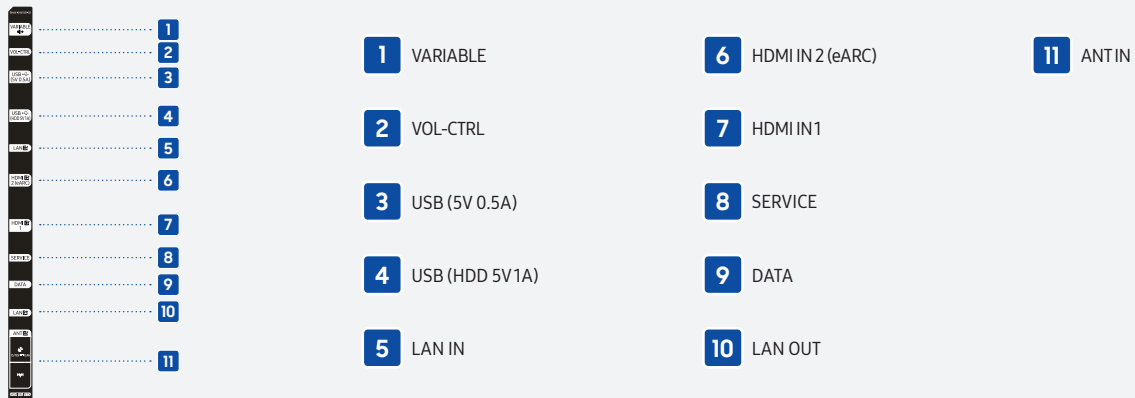

Connectors

About Samsung Electronics Co., Ltd.

Samsung Electronics Co., Ltd. inspires the world and shapes the future with transformative ideas and technologies. The company is redefining the worlds of TVs, smartphones, wearable devices, tablets, cameras, digital appliances, medical equipment, network systems, and semiconductor and LED solutions. For the latest news, please visit the Samsung Newsroom at news.samsung.com.

Hospitality Display

For more information about Samsung Hospitality Displays, visit www.samsung.com/business or www.samsung.com/displaysolutions

Copyright © 2021 Samsung Electronics Co. Ltd. All rights reserved. Samsung is a registered trademark of Samsung Electronics Co. Ltd. Specifications and designs are subject to change without notice. Non-metric weights and measurements are approximate. All data were deemed correct at time of creation. Samsung is not liable for errors or omissions. All brand, product, service names and logos are trademarks and/or registered trademarks of their respective owners and are hereby recognized and acknowledged.

Samsung Electronics Co., Ltd.
416, Maetan 3-dong, Yeongtong-gu, Suwon-si, Gyeonggi-do 443-772, Korea